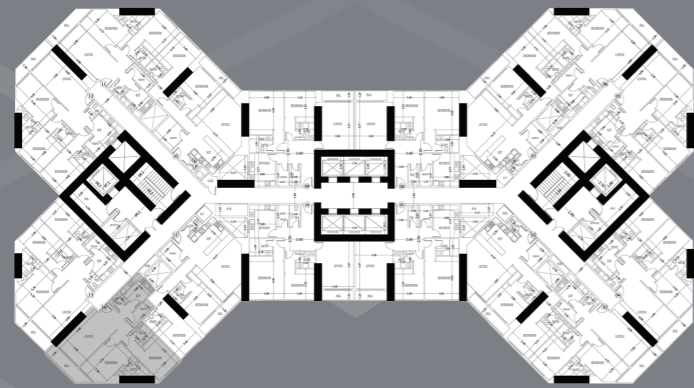

UNIT - 014

2 BEDROOM - LEVEL TYPICAL

GROSS AREA 1699.17 sq.ft
157.86 sqm

DISCLAIMER:

All measurements are indicative and are for marketing purposes only. All efforts have been made to ensure their accuracy, however these layouts are subject to change at the discretion of the developer and should not be relied upon as final. The actual area may vary from the stated area and the developer reserves the right to make therevisions/alterations, at its absolute discretion, without any liability whatsoever.