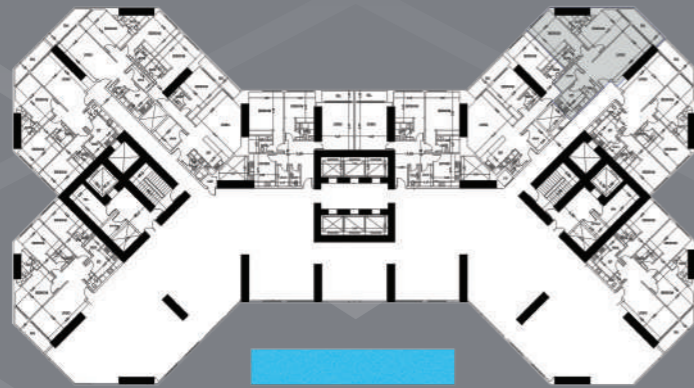

UNIT - 103

2 BEDROOM - LEVEL-01

GROSS AREA 2387.72 sq.ft
221.83 sqm

DISCLAIMER:

All measurements are indicative and are for marketing purposes only. All efforts have been made to ensure their accuracy, however these layouts are subject to change at the discretion of the developer and should not be relied upon as final. The actual area may vary from the stated area and the developer reserves the right to make therevisions/alterations, at its absolute discretion, without any liability whatsoever.