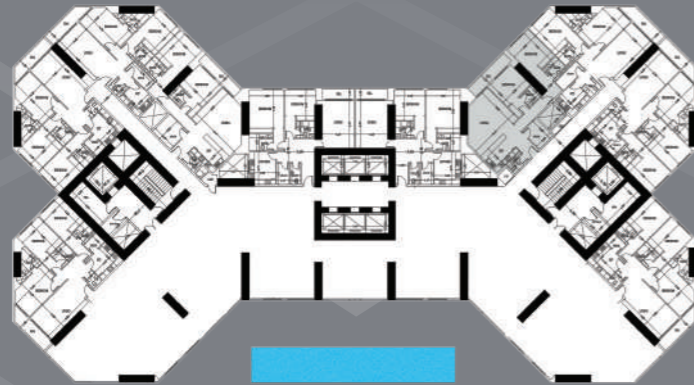

UNIT - 104

2 BEDROOM - LEVEL-01

GROSS AREA 2725.25 sq.ft
253.18 sqm

DISCLAIMER:

All measurements are indicative and are for marketing purposes only. All efforts have been made to ensure their accuracy, however these layouts are subject to change at the discretion of the developer and should not be relied upon as final. The actual area may vary from the stated area and the developer reserves the right to make therevisions/alterations, at its absolute discretion, without any liability whatsoever.