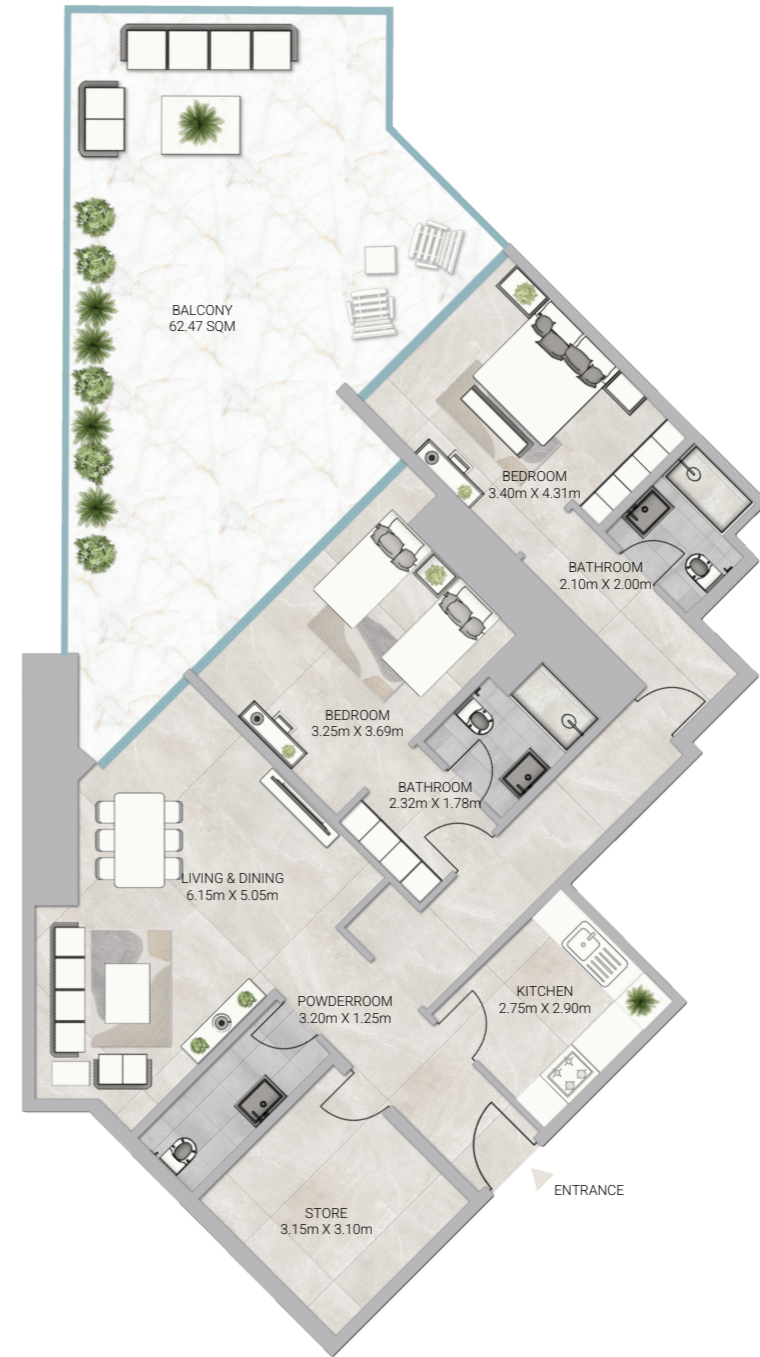

UNIT - 104

2 BEDROOM - LEVEL-01

GROSS AREA 2725.25 sq.ft
253.18 sqm

DISCLAIMER:

All measurements are indicative and are for marketing purposes only. All efforts have been made to ensure their accuracy, however these layouts are subject to change at the discretion of the developer and should not be relied upon as final. The actual area may vary from the stated area and the developer reserves the right to make therevisions/alterations, at its absolute discretion, without any liability whatsoever.