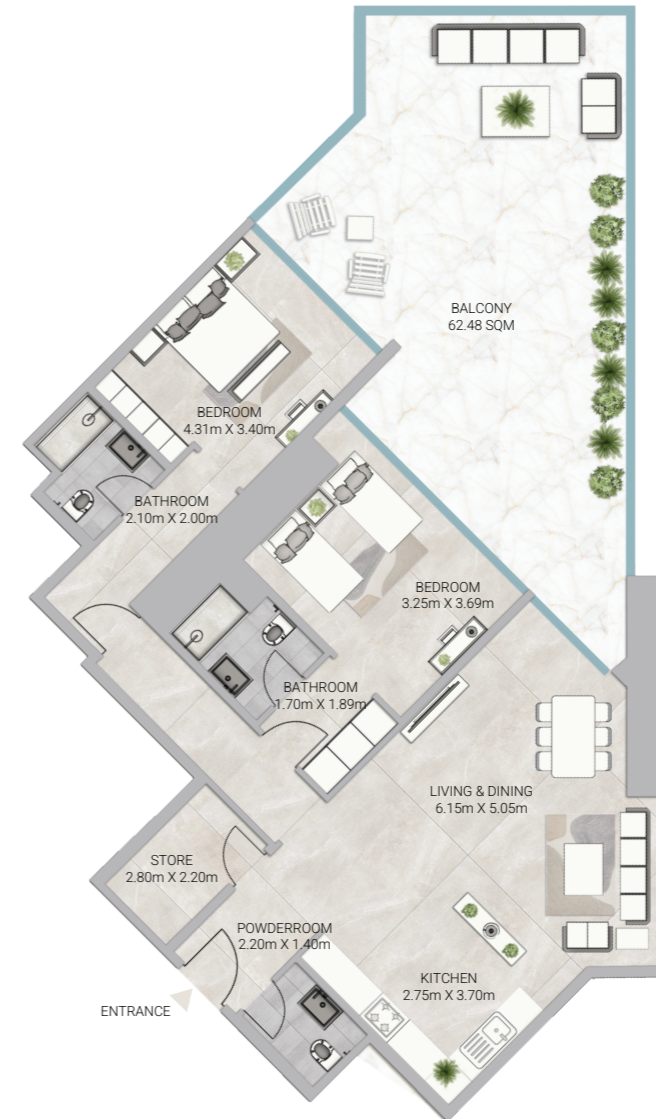

UNIT - 107

2 BEDROOM - LEVEL-01

GROSS AREA 2651.83 sq.ft
246.36 sqm

DISCLAIMER:

All measurements are indicative and are for marketing purposes only. All efforts have been made to ensure their accuracy, however these layouts are subject to change at the discretion of the developer and should not be relied upon as final. The actual area may vary from the stated area and the developer reserves the right to make therevisions/alterations, at its absolute discretion, without any liability whatsoever.