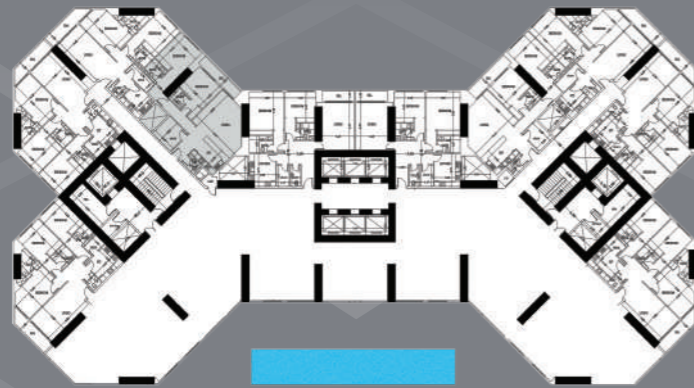

UNIT - 107

2 BEDROOM - LEVEL-01

GROSS AREA 2651.83 sq.ft
246.36 sqm

DISCLAIMER:

All measurements are indicative and are for marketing purposes only. All efforts have been made to ensure their accuracy, however these layouts are subject to change at the discretion of the developer and should not be relied upon as final. The actual area may vary from the stated area and the developer reserves the right to make therevisions/alterations, at its absolute discretion, without any liability whatsoever.