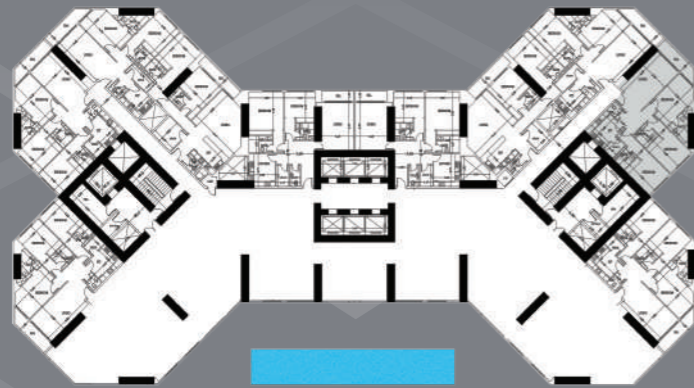

UNIT - 102

3 BEDROOM - LEVEL-01

GROSS AREA 4137.71 sq.ft
384.41 sqm

DISCLAIMER:

All measurements are indicative and are for marketing purposes only. All efforts have been made to ensure their accuracy, however these layouts are subject to change at the discretion of the developer and should not be relied upon as final. The actual area may vary from the stated area and the developer reserves the right to make therevisions/alterations, at its absolute discretion, without any liability whatsoever.